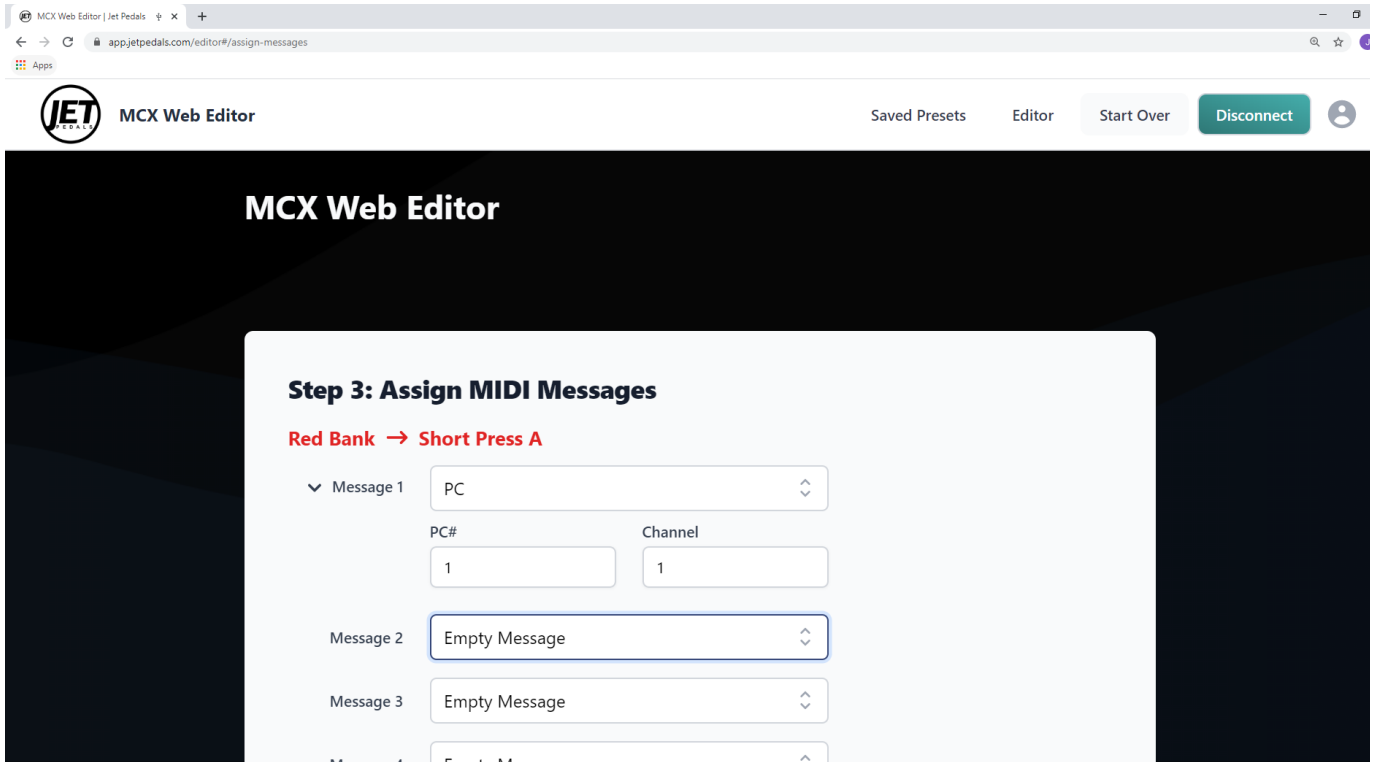

Program Change

Generally used to recall presets on your Midi device

Enter the PC# and Channel for which to send your message

Revision #2

Created 27 July 2020 01:20:53 by Junior Thomason

Updated 30 July 2020 01:52:23 by Junior Thomason